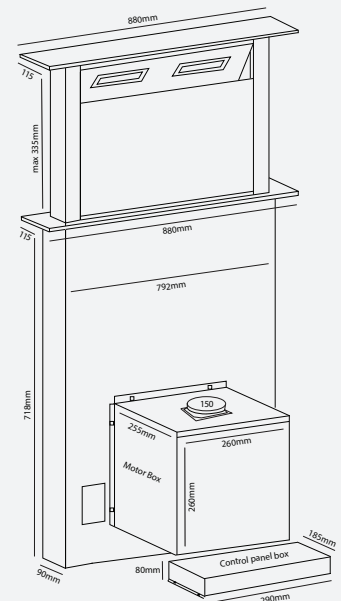

Your Ventilation answer. A healthy home creates a happy kiwi home.

Downdraft REAR RISER 900MM, GLASS

DD-900RR-G

- 4 Speed Settings
- Air Movement Capacity: 1000m³/hour
- Removable Filters
- Aluminium Filters
- Integrated LED Lights
- Durable Stainless Steel Construction
- Touch Controls
- Compatible Remote Motor
- Available without Cooktop Integration
- 7 year Warrant

Made and built to perform, the rear-riser downdraft is a clever solution to address ventilation space challenges, enabling kitchen design versatility. With this stylish line of rear-riser downdrafts, featuring black glass panel and touch control, you can enjoy the benefits of the perfect kitchen: no more clutter or obstructed kitchen views. For example, you can design your kitchen so that the cooktop is positioned in front of a window or even on a bench island. The rear-riser glides gently into position to quickly remove all odours and steam. Also, exclusive to Parmco is the "remote motoring" option which will significantly reduce noise