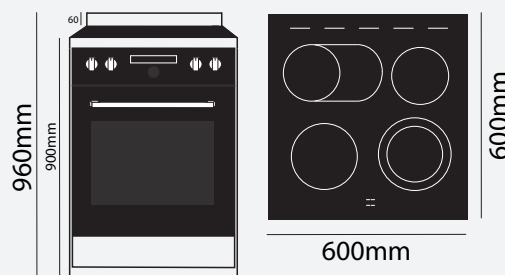

Your reliable answer.
Life is busy and time
in demand.

Stove

600MM FREESTANDING GLASS CERAMIC

FS600GC

- 16 Functions
- Ceramic Cooktop
- Electric Oven
- Glass Front
- Oven Capacity 76L
- Digital Timer
- Knob Controls
- Triple Glazed Door
- Catalytic Self Cleaning Panels
- 600w x 600d x 900h mm
- 7 Year Warranty

This impressive new total glass front ceramic cooktop combination oven, provides a sense of sophistication and stylish appearance for your home. Offering 16 functions, a large 76 litre usable oven capacity and triple glazed glass.