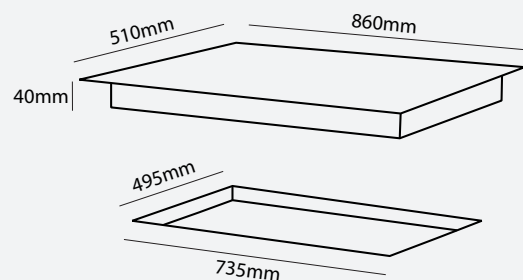

Your controlled answer.
Life is busy and time is
in demand.

GAS HOB

900MM
4 BURNER + WOK

HO-2-9S-4GW

- Gas Hob
- Knob Control
- Ignition Automatic
- Jetting- LPG or Natural Gas
- 10A Electrical Outlet
- Flame Failure safety
- Easy Clean Surface
- Low Profile Design