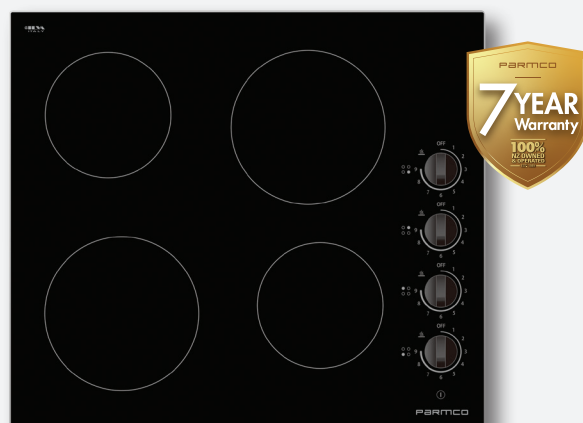

Your easy answer.
Life is busy and time is
in demand.

COOKTOP

600MM CERAMIC ALUMINIUM FRAME 4 ELEMENT / SERIES 1

HO16AC4

- Ceramic with Aluminium Frame
- 9 Power settings
- Knob Control
- Heat Indicators
- 4 Heat Zones
- Easy Clean Ceramic Surface
- Excessive Heat Protection
- 25A Electrical Outlet
- 7 Year Warranty