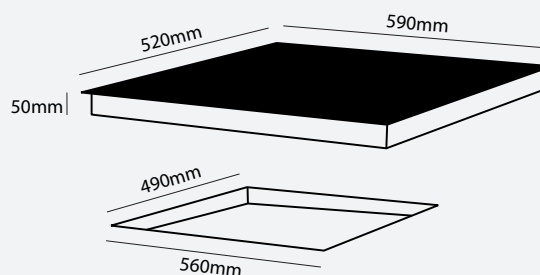

Your easy answer.
Life is busy and time is
in demand.

COOKTOP

600MM CERAMIC ALUMINIUM FRAME 4 ELEMENT / SERIES 1

HO16AC4

- Ceramic with Aluminium Frame
- 9 Power settings
- Knob Control
- Heat Indicators
- 4 Heat Zones
- Easy Clean Ceramic Surface
- Excessive Heat Protection
- 25A Electrical Outlet
- 7 Year Warranty