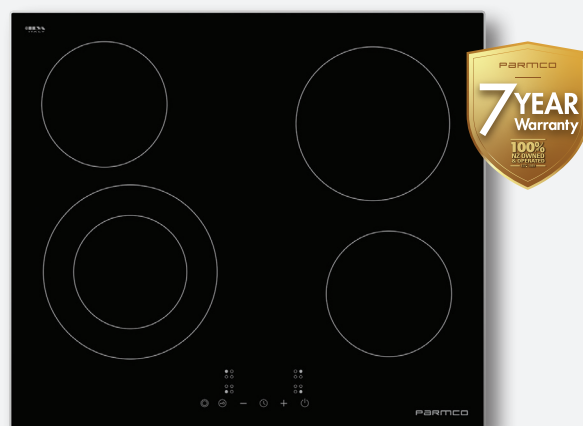

Your easy answer.
Life is busy and time is
in demand.

COOKTOP

600MM CERAMIC ALUMINIUM FRAME 4 ELEMENT / SERIES 3

HO36AC4

- Ceramic with Aluminium Frame
- 9 Power settings
- Touch Control
- Digital Timer / Child Lock
- Heat Indicators
- 4 Heat Zones
- Easy Clean Ceramic Surface
- Excessive Heat Protection
- 25A Electrical Outlet
- 7 Year Warranty

This 600mm Black Ceramic Aluminum Frame Cooktop has everything you need. With 9 Power Settings, Touch control, easy installation, precise heat functionality, the latest safety features and an easy clean surface makes this cooktop a great addition to any kiwi home. Available Frameless too!