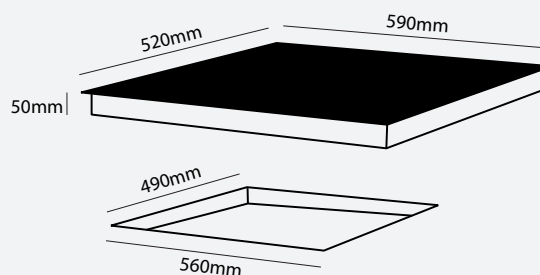

Your easy answer.
Life is busy and time is
in demand.

COOKTOP

600MM CERAMIC ALUMINIUM FRAME 4 ELEMENT / SERIES 3

HO36AC4

- Ceramic with Aluminium Frame
- 9 Power settings
- Touch Control
- Digital Timer / Child Lock
- Heat Indicators
- 4 Heat Zones
- Easy Clean Ceramic Surface
- Excessive Heat Protection
- 25A Electrical Outlet
- 7 Year Warranty

This 600mm Black Ceramic Aluminum Frame Cooktop has everything you need. With 9 Power Settings, Touch control, easy installation, precise heat functionality, the latest safety features and an easy clean surface makes this cooktop a great addition to any kiwi home. Available Frameless too!