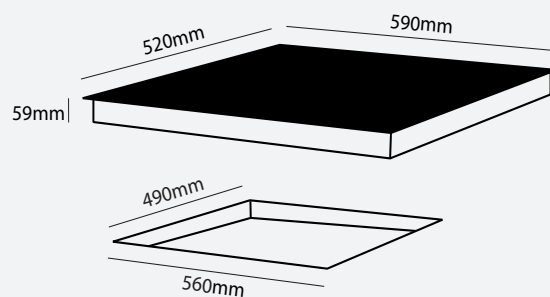

Your speedy answer.
Life is busy and time is
in demand.

COOKTOP

600MM BLACK INDUCTION ZONELESS 4 ELEMENT / SERIES 3

HO36BIZ4

- Zoneless Induction Hob
- 14 Power Settings
- Touch Control
- Heat Indicators
- Flexible Cooking areas
(2x Independent zones, with separate controls)
- Digital Timer
- Child Lock
- Booster
- Excessive Heat Protection
- Easy Clean Surface
- 32A Electrical outlet

An induction cooktop works by using magnetic energy to heat the pot or pan, put simply - the pot is the element. The latest technology of zoneless induction cooking allows you to place pots and pans of various sizes anywhere within the zones and the cooktop will automatically recognise the pot. This 600mm Series 3 zoneless induction cooktop features a flexible cooking area consisting of two independent inductors with separate touch slider controls.