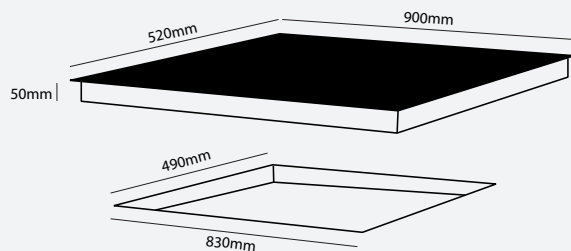

## COOKTOP

900MM BLACK CERAMIC  
5 BURNER / SERIES 3

HO39BC5

- Ceramic Hob
- 9 Power Settings
- Touch Control
- 6 Heating Zones & Heat Indicators
- Digital Timer
- Child Lock
- Excessive Heat Protection
- Heat Indicators
- Easy Clean Surface
- 32A Electrical Outlet