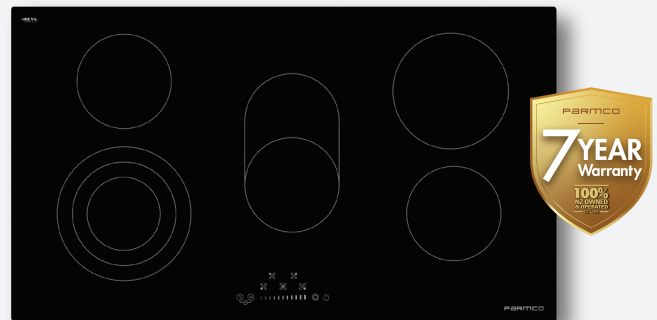

## COOKTOP

900MM BLACK CERAMIC  
5 BURNER / SERIES 3

HO39BC5

- Ceramic Hob
- 9 Power Settings
- Touch Control
- 6 Heating Zones & Heat Indicators
- Digital Timer
- Child Lock
- Excessive Heat Protection
- Heat Indicators
- Easy Clean Surface
- 32A Electrical Outlet