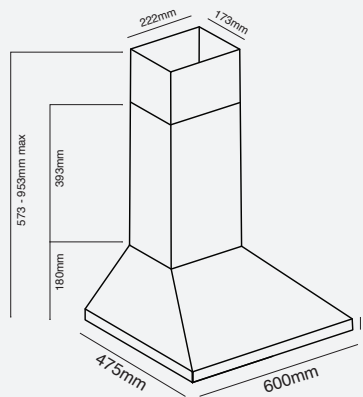

## Styleline Canopy

600MM, 500M3H  
WHITE

RC6W500

- Pyramid Canopy Style
- 3 Speed Settings
- Air Movement Capacity 500m3/hr
- Aluminium Removable Filters
- Push Controls
- LED Lights
- 150mm Ducting
- Noise 58db
- Height Adjustment up to 380mm
- 600w x 475d x 573-953h mm
- 7 Year Warranty