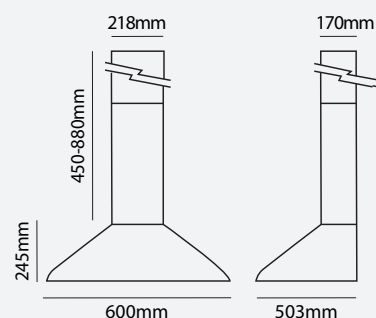

Your Ventilation answer.
A healthy home creates
a happy kiwi home.

Rangehood LIFESTYLE CANOPY 600MM, WHITE, LED

RCAN-6W-1000L

- Pyramid Style Rangehood
- 3 Speed Settings
- Air Movement Capacity 1000m³/hr
- Full width removable grease filters
- Aluminium Filters
- Push Button Controls
- LED Lights
- 150mm Ducting
- Noise 63db
- 7 Year Warranty