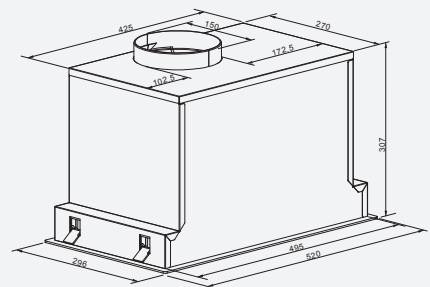

Your Ventilation answer.
A healthy home creates
a happy kiwi home.

Turbo Pak Plus

520MM, 1000M3H
BLACK GLASS

RT52G1000

- Intergrated Rangehood
- 4 Speed Settings
- Air Movement Capacity 1000m3/hr
- Touch Controls
- LED Lights
- 150mm Ducting
- Noise 63db
- 520w x 296d x 307h mm
- 7 Year Warranty