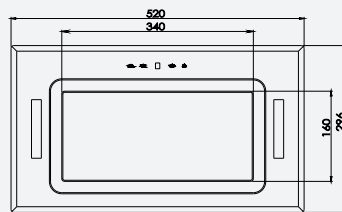

Your Ventilation answer.
A healthy home creates
a happy kiwi home.

Turbo Pak Plus

520MM, 1000M3H
BLACK GLASS

RT52G1000

- Intergrated Rangehood
- 4 Speed Settings
- Air Movement Capacity 1000m3/hr
- Touch Controls
- LED Lights
- 150mm Ducting
- Noise 63db
- 520w x 296d x 307h mm
- 7 Year Warranty